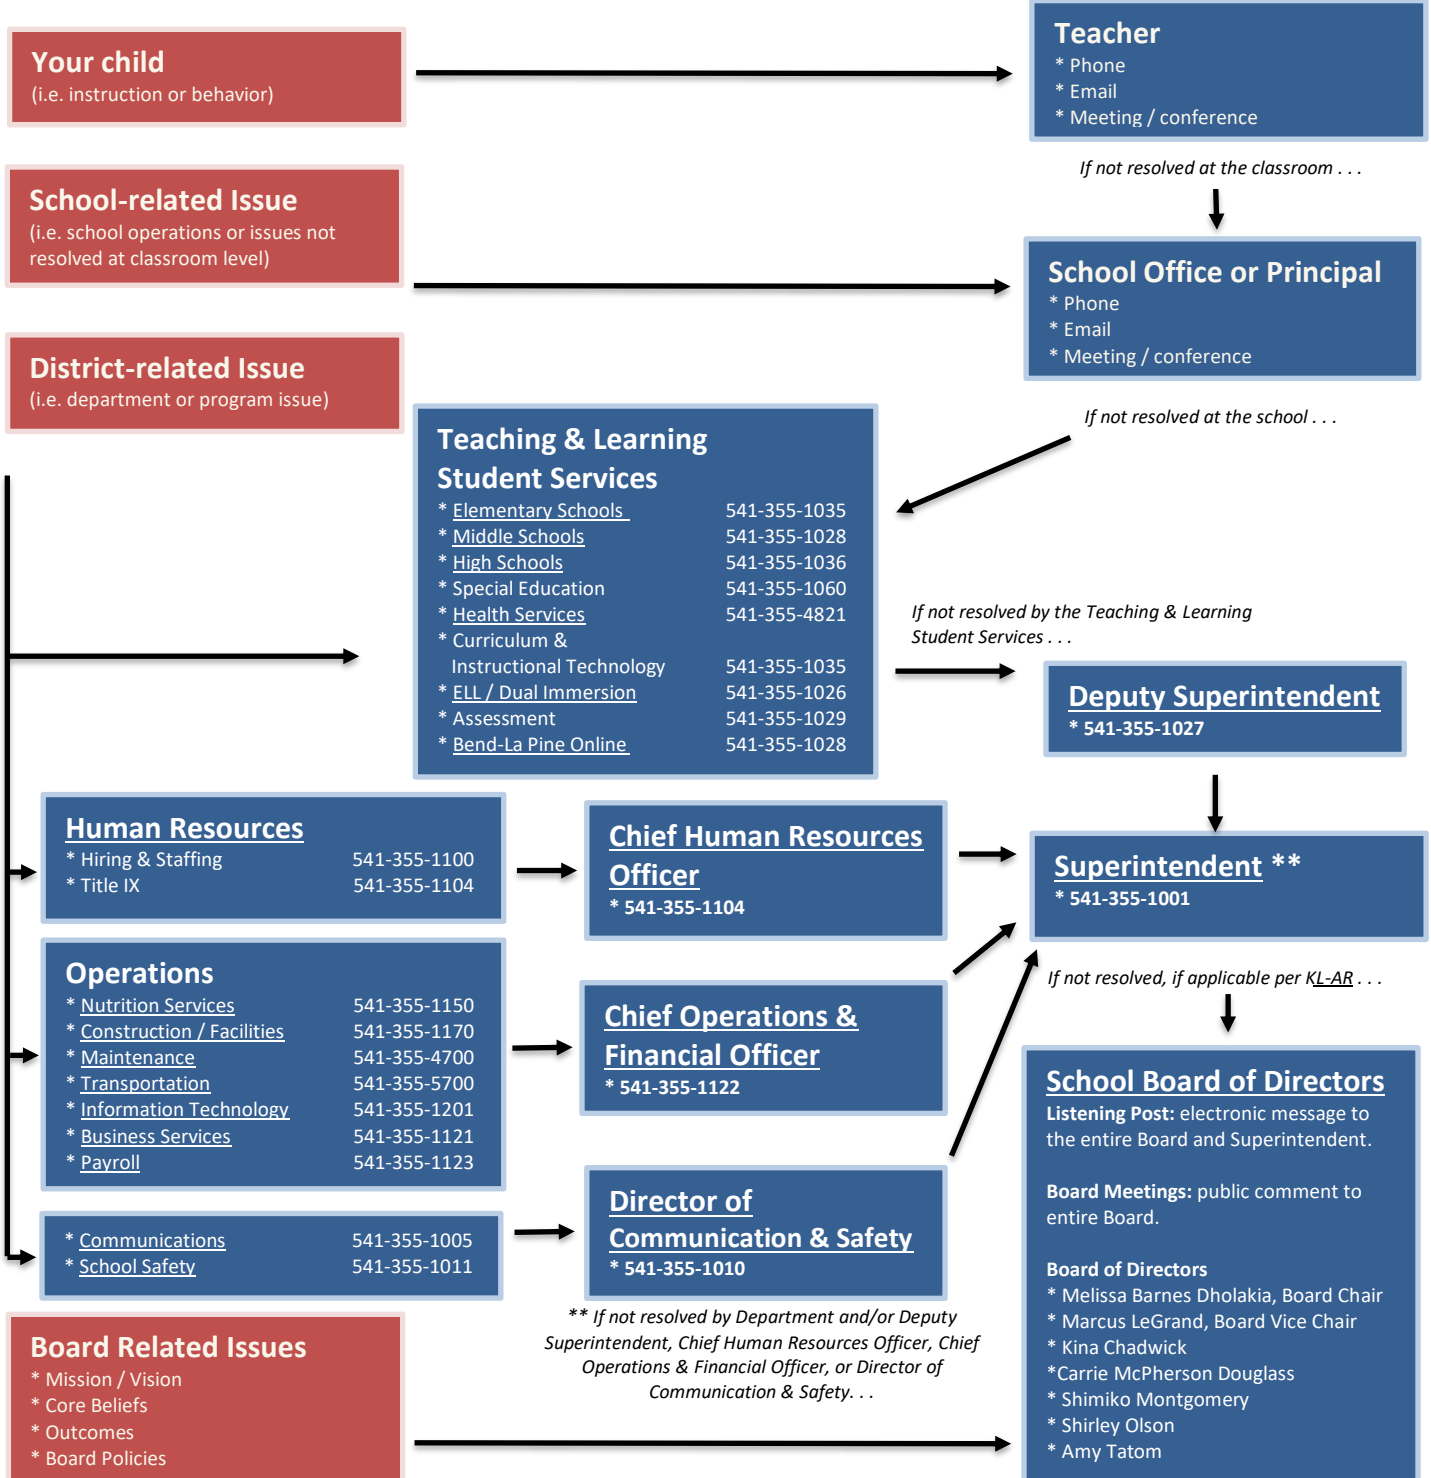

Who to Contact and How

Bend-La Pine Schools

Community engagement is a vital part of our school district's success. Community members who have feedback or concerns for the school district (regarding operations) or school board (regarding policy) are encouraged to contact the person closest to the situation first to have their issues addressed most effectively and efficiently. Email addresses are linked below.

With feedback, concerns or questions about:

Need more assistance? Contact Bend-La Pine Schools' District Office at 541-355-1000