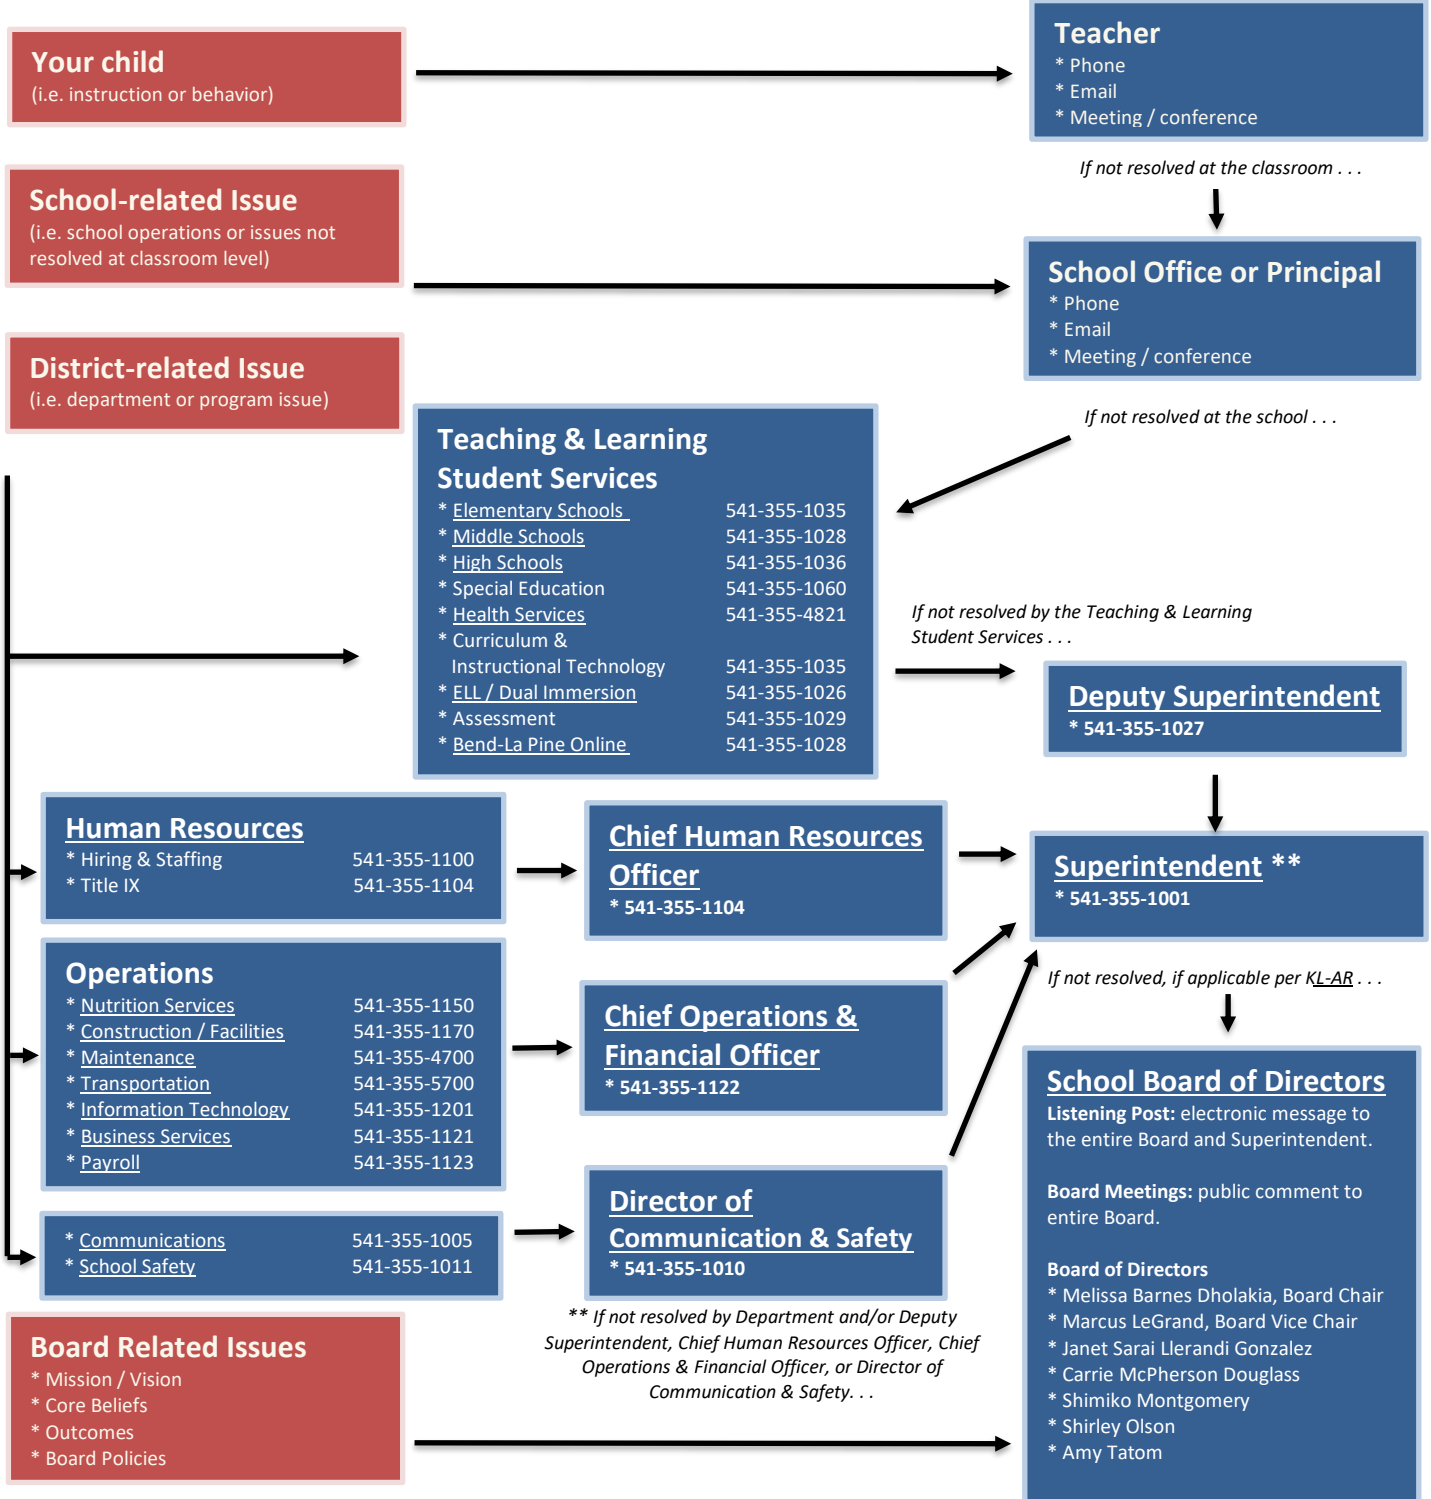

Who to Contact and How

Bend-La Pine Schools

Community engagement is a vital part of our school district's success. Community members who have feedback or concerns for the school district (regarding operations) or school board (regarding policy) are encouraged to contact the person closest to the situation first to have their issues addressed most effectively and efficiently. Email addresses are linked below.

With feedback, concerns or questions about:

Need more assistance? Contact Bend-La Pine Schools' District Office at 541-355-1000