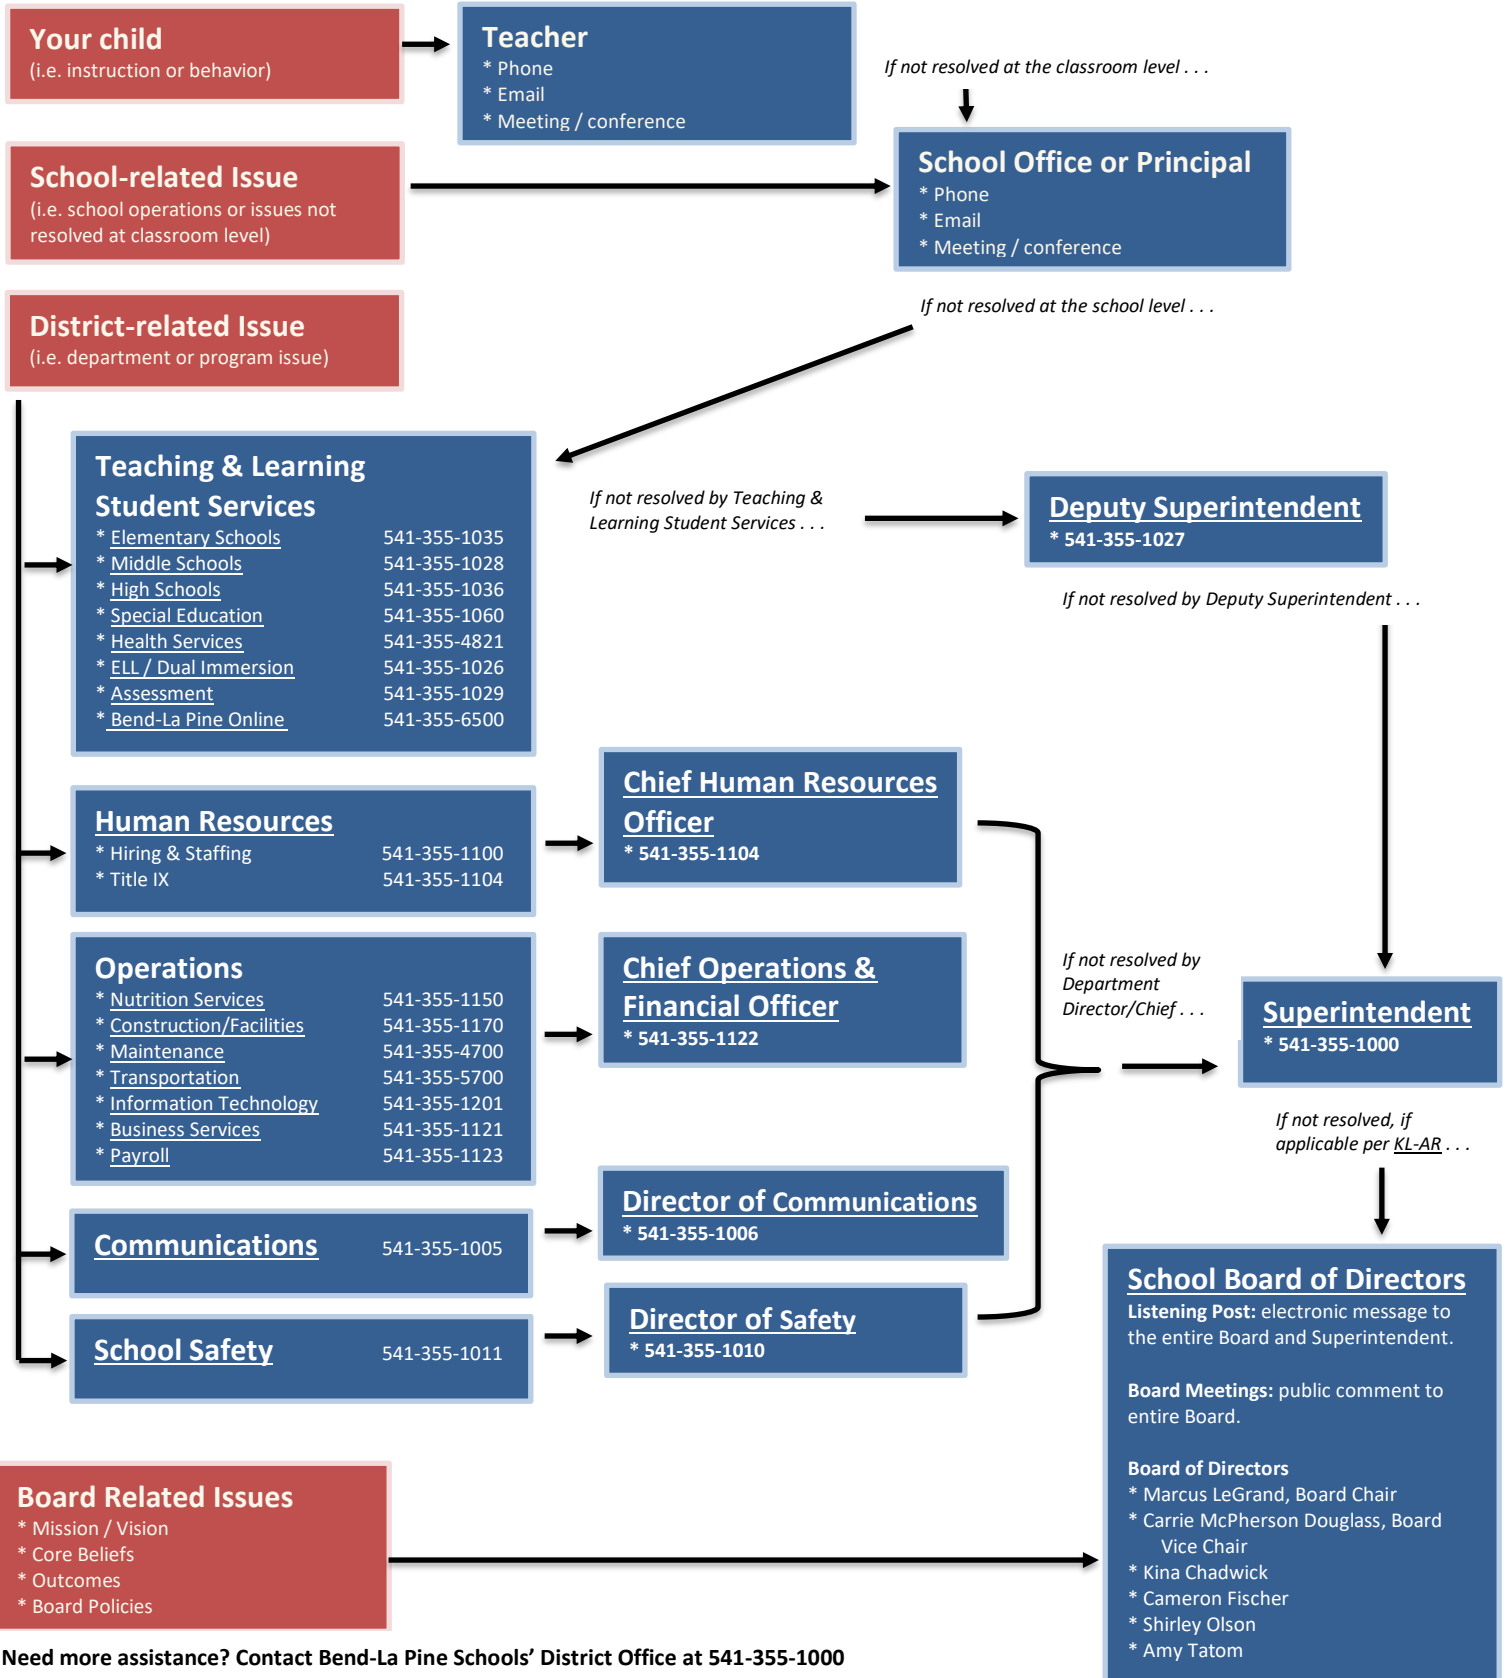

Community members who have feedback or concerns for the school district are encouraged to contact the person closest to the situation first to have their issues addressed most effectively and efficiently. Email addresses are linked below.

With feedback, concerns or questions about:

Need more assistance? Contact Bend-La Pine Schools' District Office at 541-355-1000