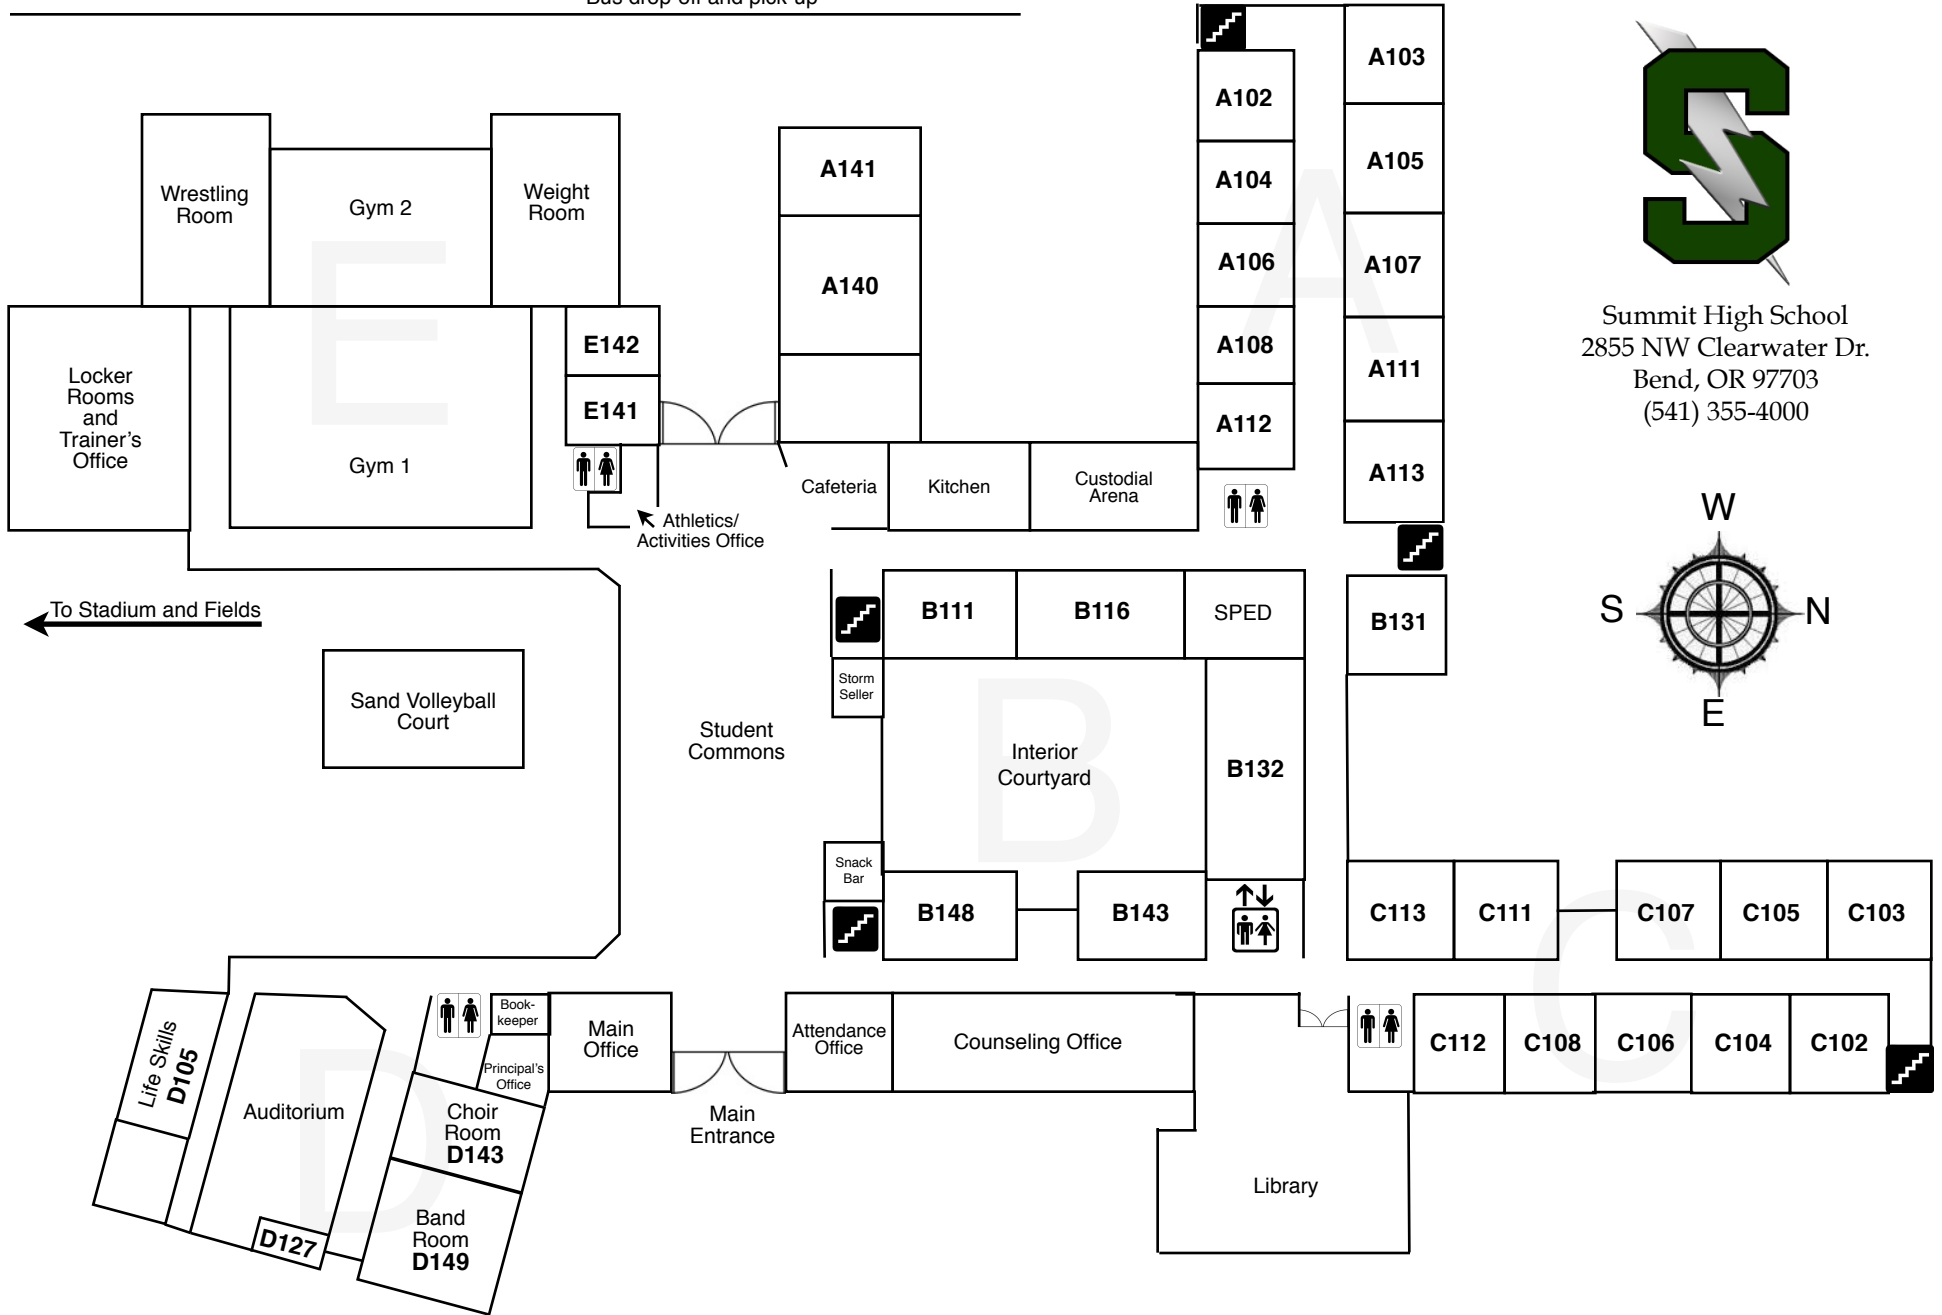

Bus drop-off and pick-up

Summit High School
 2855 NW Clearwater Dr.
 Bend, OR 97703
 (541) 355-4000

Summit High School
 2855 NW Clearwater Dr.
 Bend, OR 97701
 (541) 355-4000