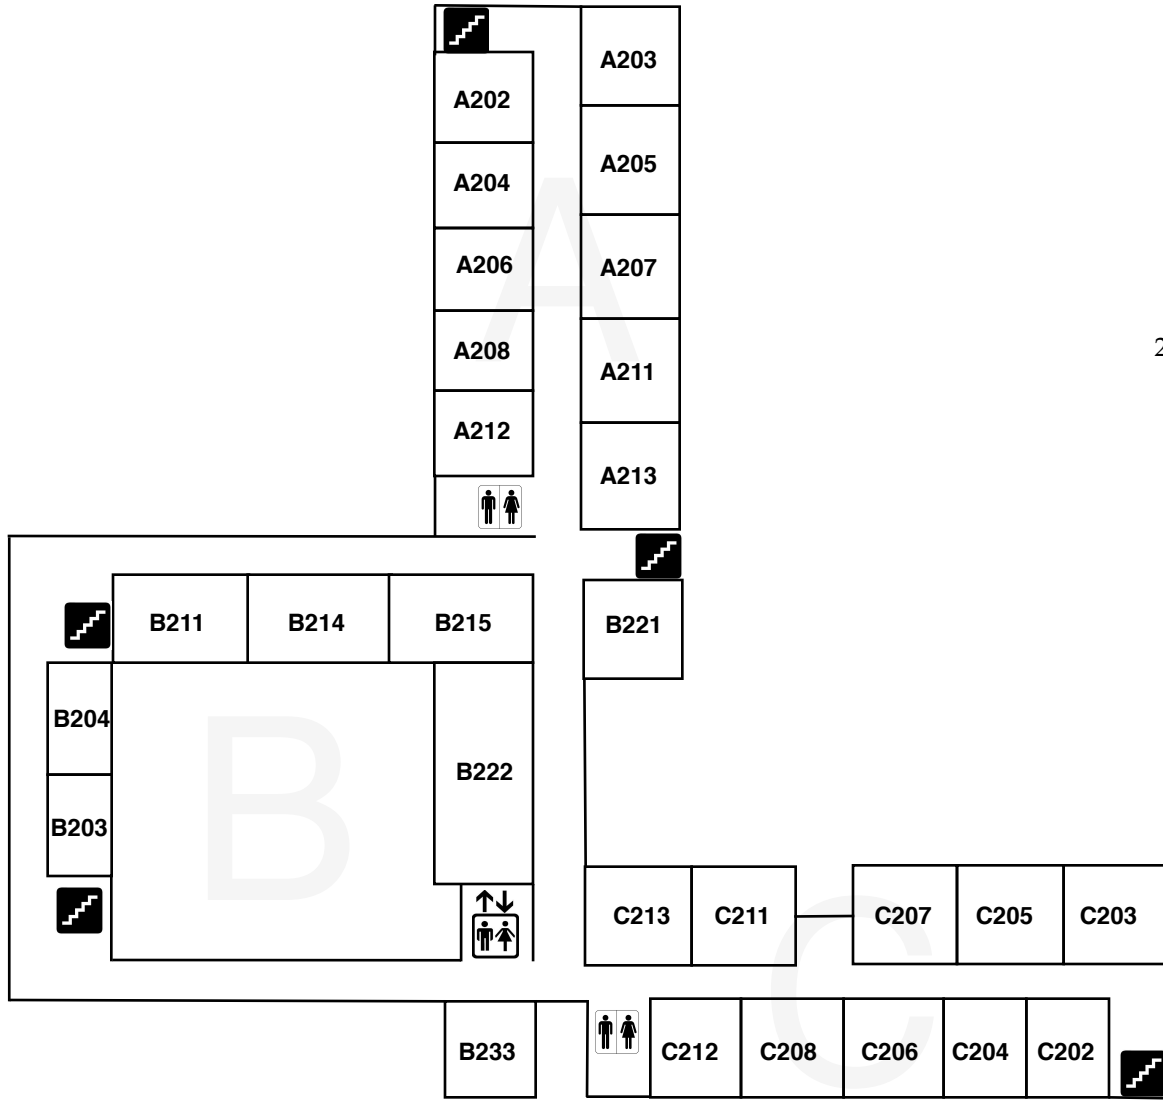

Bus drop-off and pick-up

Summit High School
 2855 NW Clearwater Dr.
 Bend, OR 97703
 (541) 355-4000

Summit High School
 2855 NW Clearwater Dr.
 Bend, OR 97701
 (541) 355-4000