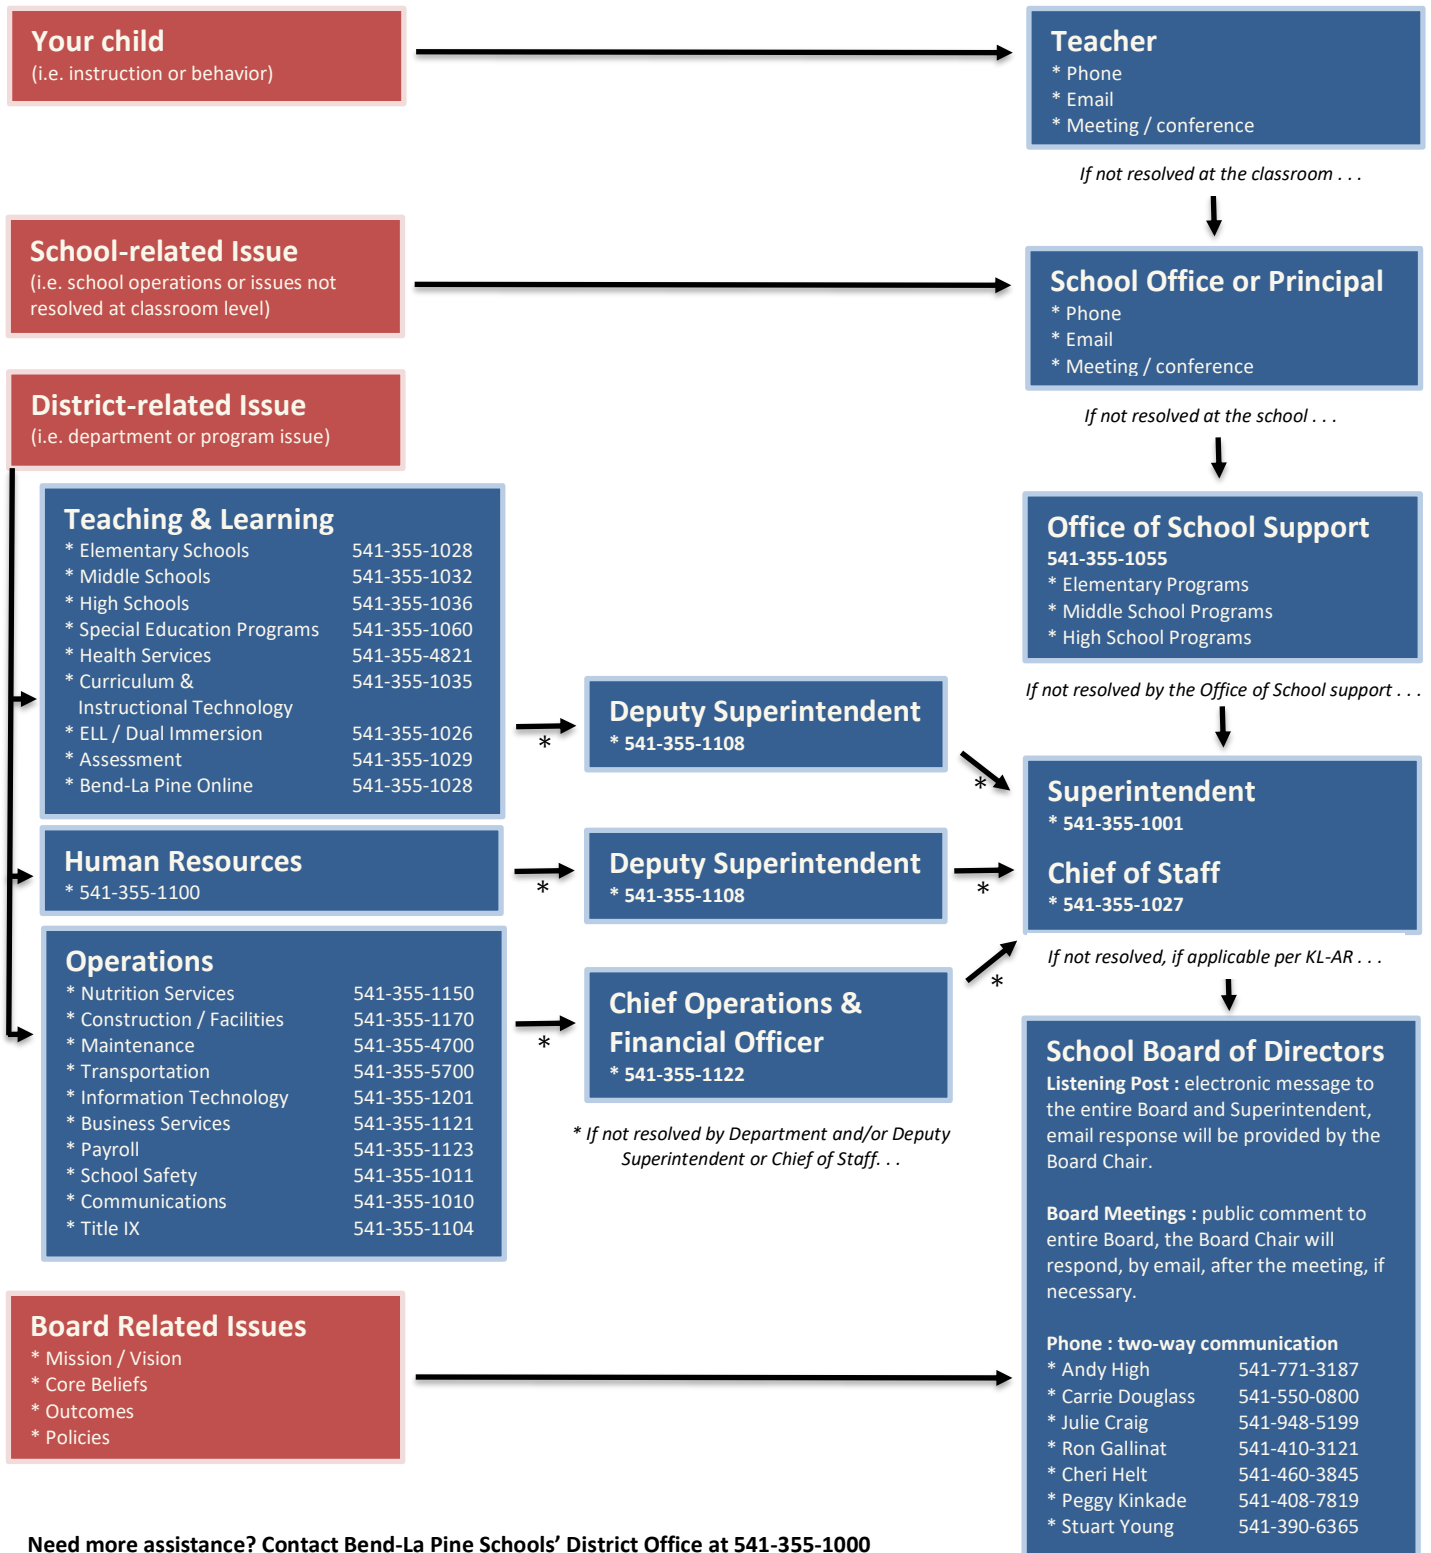

Who to Contact and How

Bend-La Pine Schools

Community engagement is a vital part of our school district's success. Community members who have feedback or concerns for the school district (regarding operations) or school board (regarding policy) are encouraged to contact the person closest to the situation first to have their issues addressed most effectively and efficiently.

With feedback, concerns or questions about:

Need more assistance? Contact Bend-La Pine Schools' District Office at 541-355-1000