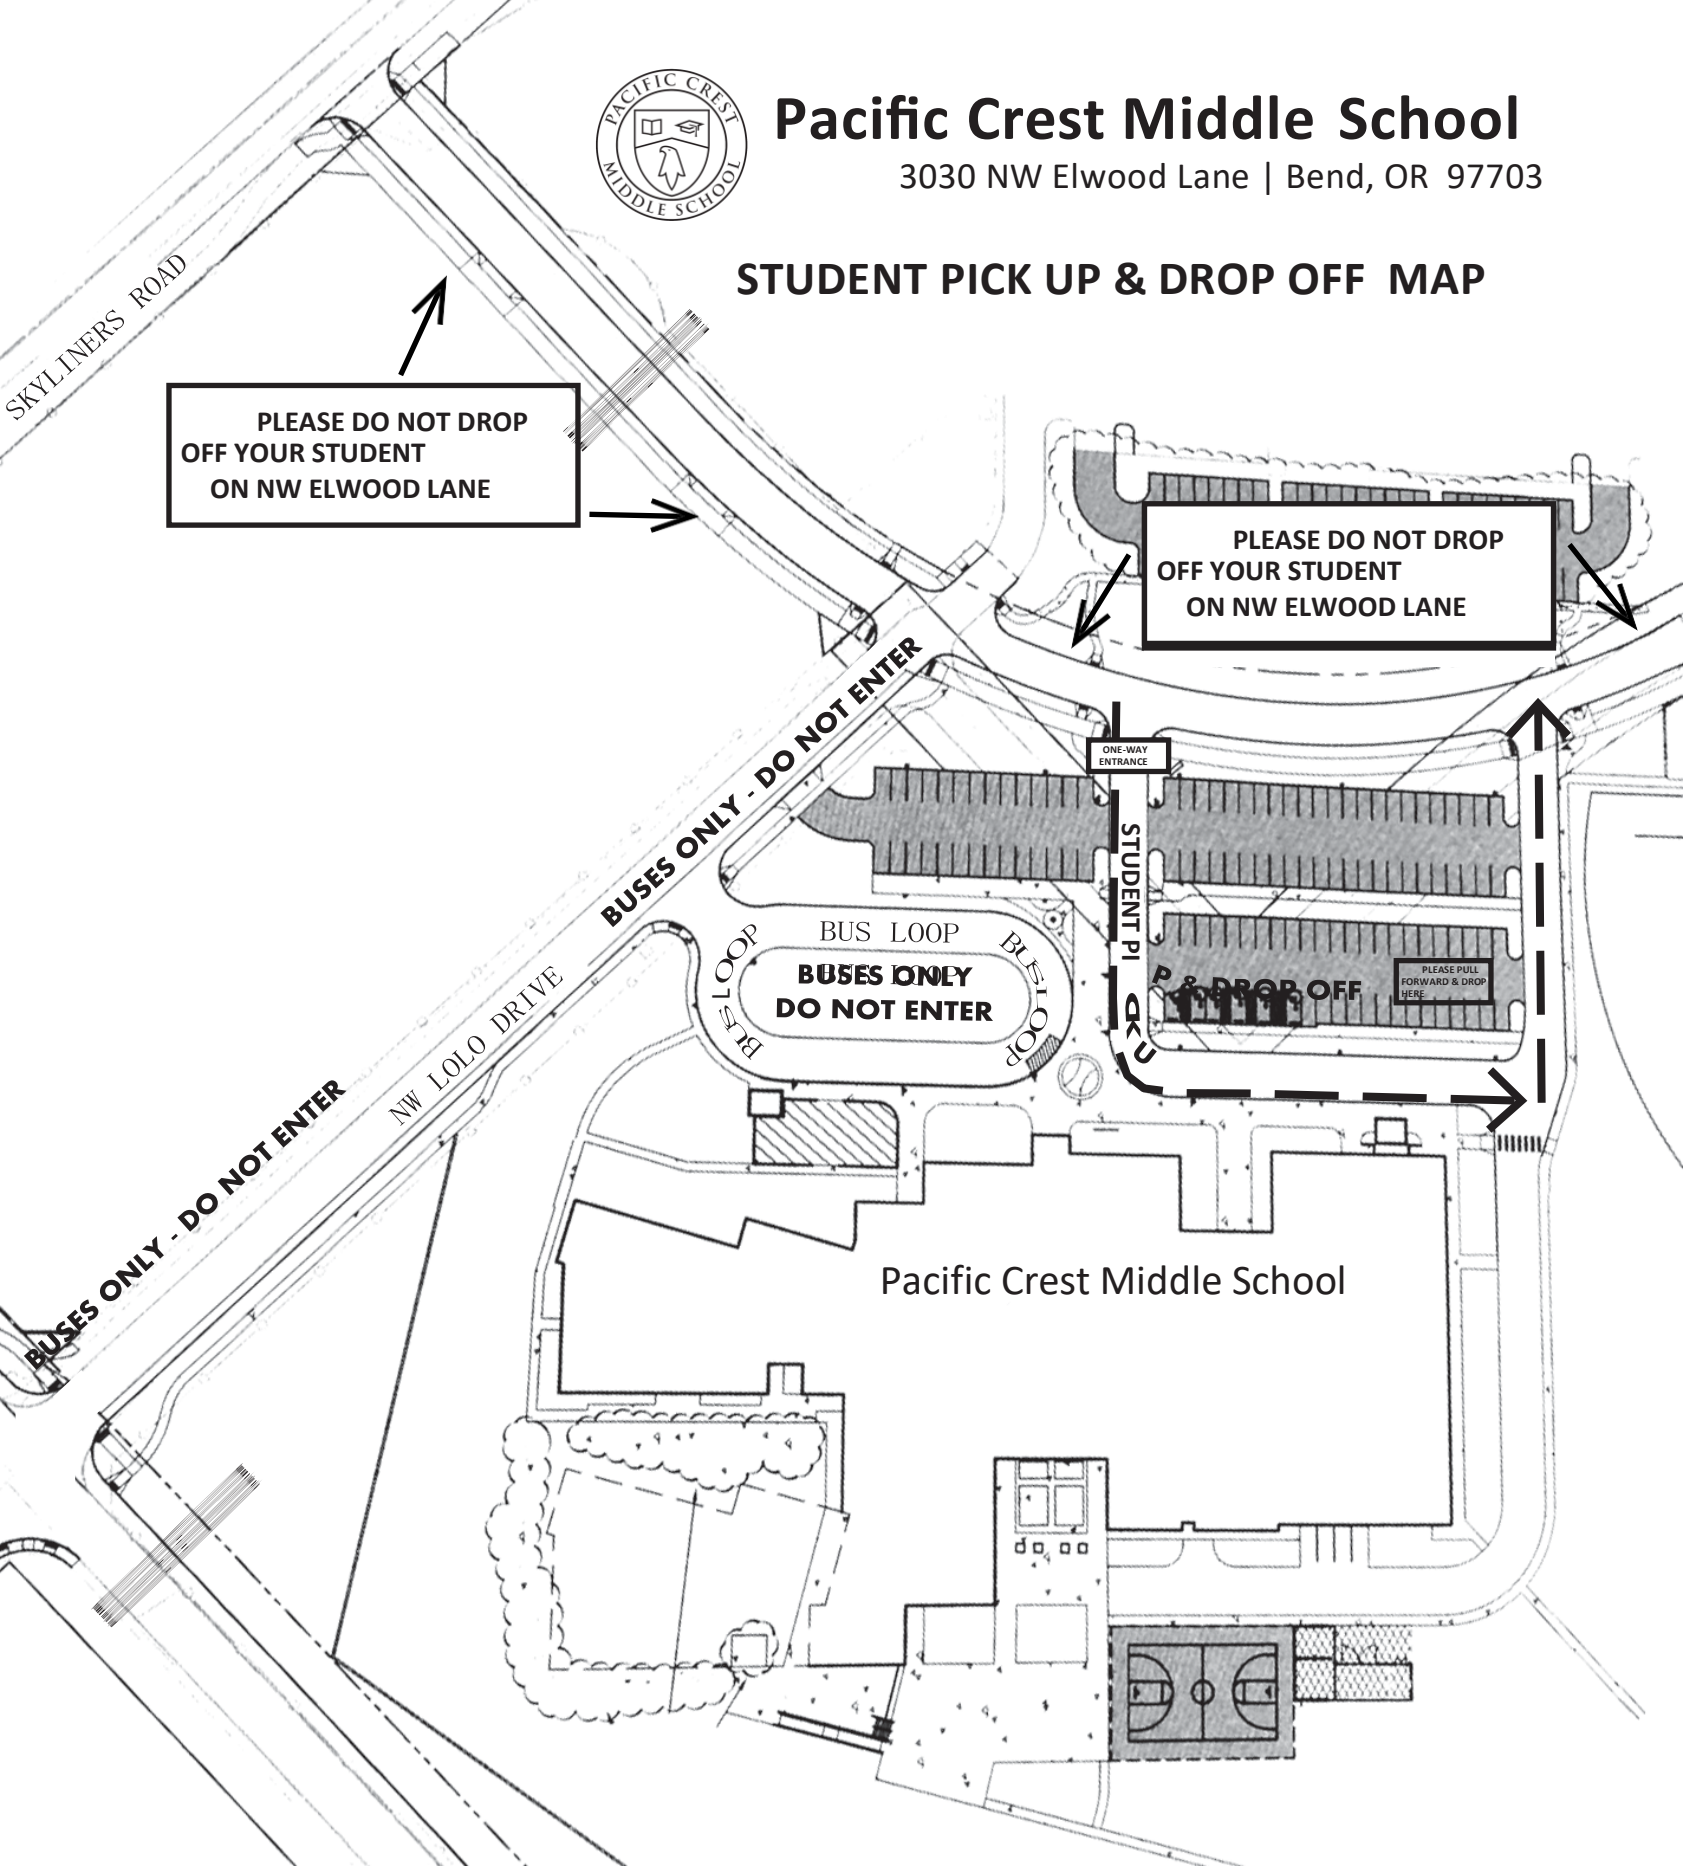

# Pacific Crest Middle School

3030 NW Elwood Lane | Bend, OR 97703

## STUDENT PICK UP & DROP OFF MAP

PLEASE DO NOT DROP  
OFF YOUR STUDENT  
ON NW ELWOOD LANE

PLEASE DO NOT DROP  
OFF YOUR STUDENT  
ON NW ELWOOD LANE

BUS LOOP  
**BUSES ONLY  
DO NOT ENTER**  
BUS LOOP

ONE-WAY  
ENTRANCE

STUDENT PICK  
UP & DROP OFF

PLEASE PULL  
FORWARD & DROP  
HERE

**BUSES ONLY - DO NOT ENTER**

**BUSES ONLY - DO NOT ENTER**

Pacific Crest Middle School